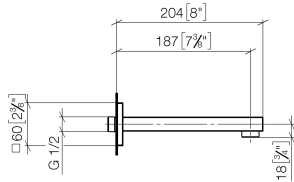

## SYMETRICS Wall-mounted basin spout without pop-up waste - Chrome

---

13 800 980

- 185mm projection
- fixed spout
- circular, air-enriched flow
- hole diameter 37 mm
- rosette 60 x 60 mm
- 1/2" connection
- plug-link mounting
- max. flow 7 l/min
- lead-free
- WRAS 1904065

### Recommended miscellaneous

---

**Concealed wall elbow -**

35 085 970 90

- max. recess depth 163 mm
- min. recess depth 90 mm

## SYMETRICS Wall-mounted basin spout without pop-up waste - Chrome

---

13 800 980

mm [inches]