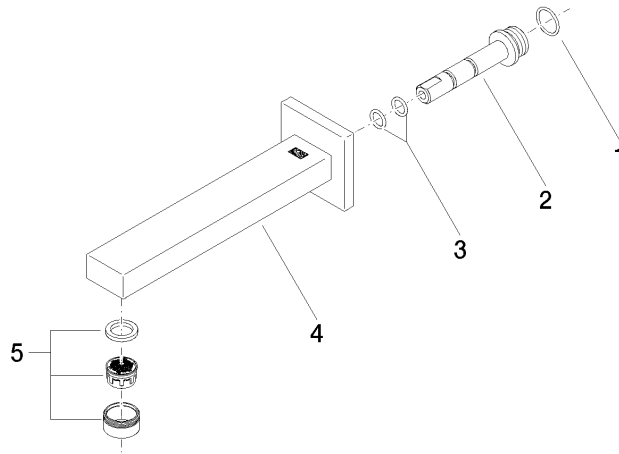

## SYMETRICS Wall-mounted basin spout without pop-up waste - Chrome

---

13 800 980

- 185mm projection
- fixed spout
- circular, air-enriched flow
- hole diameter 37 mm
- rosette 60 x 60 mm
- 1/2" connection
- plug-link mounting
- max. flow 7 l/min
- lead-free
- WRAS 1904065

## SYMETRICS Wall-mounted basin spout without pop-up waste - Chrome

---

13 800 980

mm [inches]

### Certificates

---

LGA\_18592.

WRAS\_1904065.

**SYMETRICS Wall-mounted basin spout without pop-up waste - Chrome**

13 800 980

**Spare parts list**

| No. | Item Number        | Name    | Quantity used | Delivery time |
|-----|--------------------|---------|---------------|---------------|
| 1   | 09 14 10 053 90    | seal    | 1             | 2             |
| 2   | 09 24 04 135 90    | nipple  | 1             | 2             |
| 3   | 09 14 10 008 90    | seal    | 2             | 2             |
| 4   | 90 11 68 004 00-00 | spout   | 1             | 10            |
| 5   | 90 23 01 029 02-00 | aerator | 1             | 10            |